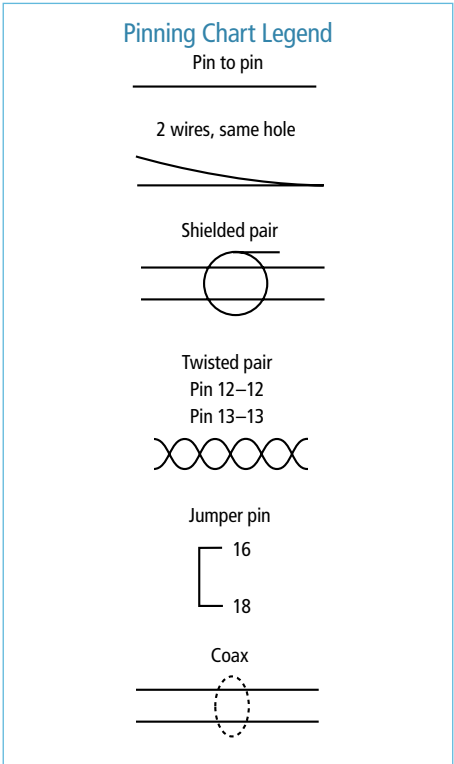

Connector Type: (Circle one)

1. DB9
2. DB15
3. DB25
4. 15-pin high-density (HD15)
5. RJ-11 4- or 6-wire
6. RJ-12 6-wire
7. RJ-45 8-wire, shielded
8. DEC™ MMJ

Special Instructions: (Circle options)

1. Thumbscrews
2. Screw locks: M or F
3. Jumpers (see Step 4)
4. Other—please attach specs

Adapter End  
**B**

Gender: M  F

Connector Type: (Circle one)

1. DB9
2. DB15
3. DB25
4. 15-pin high-density (HD15)
5. RJ-11 4- or 6-wire
6. RJ-12 6-wire
7. RJ-45 8-wire, shielded
8. DEC™ MMJ

Special Instructions: (Circle options)

1. Thumbscrews
2. Screw locks: M or F
3. Jumpers (see Step 4)
4. Labels (indicate location): \_\_\_\_\_
5. Other—please attach specs

NOTE: Adapters not available in the following combinations: DB15/DB9, DB15/DB25, DB15/HD15, and DB15/MMJ.

3

Pinning

(See Pinning Chart Example page 1)

Connector A Pin #          Connector B Pin #

Two vertical columns of horizontal lines for entering pin numbers for Connector A and Connector B.

4

Indicate jumpers on the Pinning Diagram above: Use the jumper symbol as shown below.