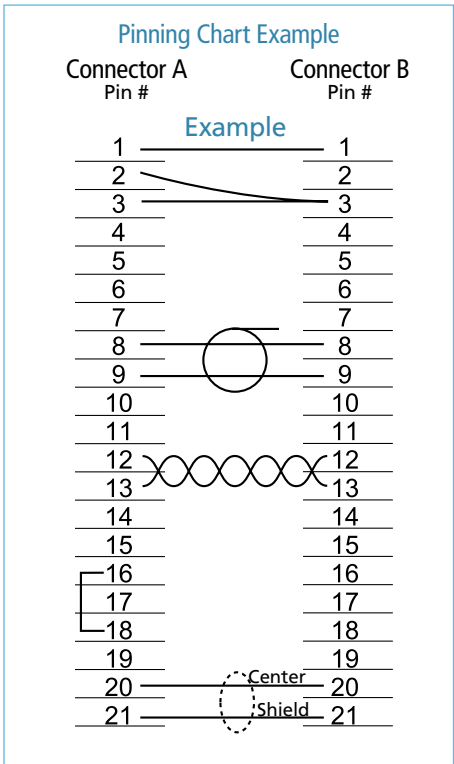

Adapter End  
**B**

Gender: M  F

Connector Type: (Circle one)

1. DB9
2. DB15
3. DB25
4. 15-pin high-density (HD15)
5. RJ-11 4- or 6-wire
6. RJ-12 6-wire
7. RJ-45 8-wire, shielded
8. DEC™ MMJ

Special Instructions: (Circle options)

1. Thumbscrews
2. Screw locks: M or F
3. Jumpers (see Step 4)
4. Labels (indicate location): \_\_\_\_\_
5. Other—please attach specs

NOTE: Adapters not available in the following combinations: DB15/DB9, DB15/DB25, DB15/HD15, and DB15/MMJ.

3

Pinning

(See Pinning Chart Example page 1)

Connector A Pin #          Connector B Pin #

Two vertical columns of horizontal lines for entering pin numbers for Connector A and Connector B.

4

Indicate jumpers on the Pinning Diagram above: Use the jumper symbol as shown below.