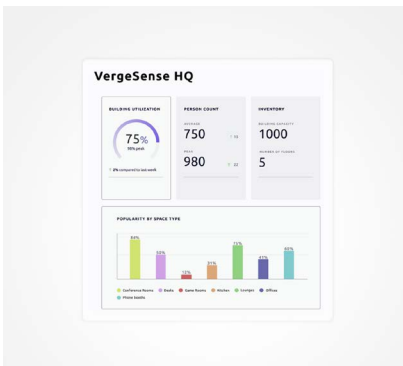

Transform Your Space into a Data-Driven Hybrid Workplace

Create a Competitive Advantage with VergeSense Workplace Analytics and Black Box IT Services

VergeSense, the leading workplace analytics platform, and Black Box, a global technology solutions and services provider, have partnered to deliver an integrated solution that greatly improves the employee experience and generates reliable analytics in the new agile workplace.

Real-Time Data

Best-in-class optical sensors provide real-time data

Curated Insights

Analytics dashboard delivers insights and reporting

Transformative Action

Gain a competitive advantage by transforming your workplace