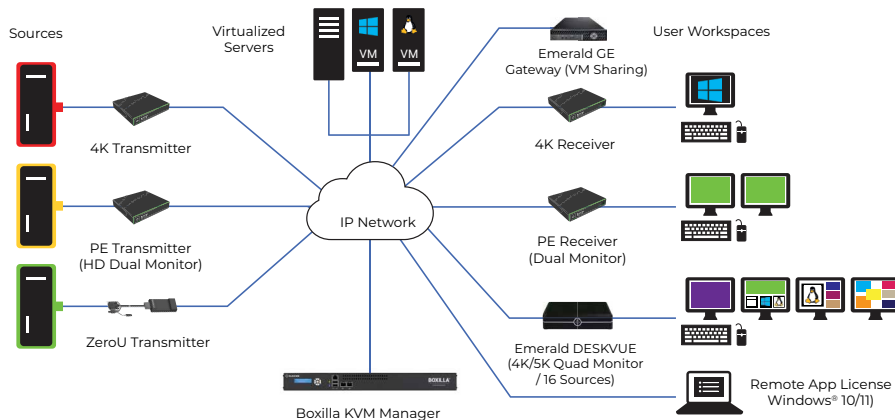

Emerald® is an award-winning high-performance KVM over IP extension and matrix switching platform with low bandwidth usage and latency, outstanding flexibility, and network security. It supports point-to-point KVM extension and managed matrix switching for an unlimited number of users, computers, and virtual machines.

Extend and switch pixel-perfect HD (DVI) or 4K/ UHD (DisplayPort) video, USB 1.1/2.0, and audio over an IP network. Emerald provides multiple users with simultaneous remote access to physical computers and virtual machines. Use Emerald with managed IP switches to connect all endpoints at any location in a KVM matrix switching setup and manage the whole Emerald network with the award-winning Boxilla® KVM Manager. Add Emerald GE leveraging PCoIP (Ultra) technology for VM sharing.

Connect users and systems through Emerald transmitters and receivers. Emerald SE offers visually lossless HD video same as the ZeroU Transmitters designed for dense rack installations. Emerald PE PoE or Emerald 4K provides pixel-perfect video and redundant network ports. The Emerald Remote App is a KVM software application for any Windows 10 device that acts like a receiver. The DESKVUE receiver allows users to create a personalized workspace in which they can simultaneously monitor and interact with up to 16 systems — physical, virtual, and cloud-based.

Connection Diagram

Benefits and Features

Future-Proof and Scalable System Design

Zero-client-based KVM extension and switching over standard IP network infrastructure provides unlimited system scalability.

Up to UHD 4K Video

Supports lossless compressed, pixel-perfect video up to 3840 x 2160 at 60 Hz UHD (10-bit color ready). Dual-head models are available (SE and PE).

Virtual Machine Support

Simplified and fast access to both physical and virtual servers from a single system. Supports VMware® and Microsoft® VMs using RDP/RemoteFX and PCoIP.

Reliable 24/7 Operation

Designed for critical 24/7/365 applications with redundant network ports (PE and 4K), Boxilla® central KVM manager, central power hub, and more.

Extensive Connectivity Options

Extenders and IP-Switches support a large variety of Black Box and third-party SFP(+) modules as well as Active Optical Cables (AOCs) and Direct Attach Cables (DACs).

Part Numbers

EMD4000T/R	Emerald 4K Transmitter/Receiver
EMD2000PE-T/R	Emerald PE Transmitter/Receiver
EMD2002PE-T/R	Emerald PE Transmitter/Receiver - Dual-Head
EMD2000SE-T/R	Emerald SE Transmitter/Receiver
EMD2002SE-T/R	Emerald SE Transmitter/Receiver - Dual-Head
EMD200DV/DP-T	Emerald ZeroU Transmitter DisplayPort or DVI
EMD5004-R	Emerald DESKVUE Receiver 4K/Quad Monitor
EMDRMx-LIC	Emerald Remote App Licenses
BXAMGR	Boxilla KVM Manager