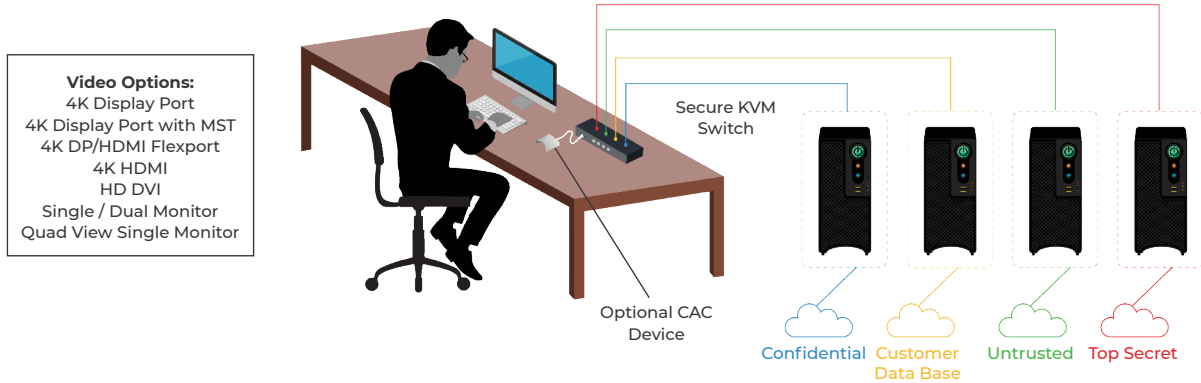

Secure KVM provides fully isolated channels for secure peripheral control between multiple computers, devices, and classifications:

NIAP PP 4.0 Secure Desktop Switches

Stocked Models | Models Made to Order

4K DisplayPort 1.2, Audio, USB			
2-Port *		Single Monitor	KVS4-1002V
2-Port		Dual Monitor	KVS4-2002V
4-Port		Single Monitor	KVS4-1004V
4-Port		Dual Monitor	KVS4-2004V
8-Port *		Single Monitor	KVS4-1008V

4K HD Flexport Connector (up to 3840x2160) Audio, USB			
Support Standard DisplayPort, HDMI or DVI cable connections			
2-Port *		Single Monitor	KVS4-1002HV
2-Port		Dual Monitor	KVS4-2002HV
4-Port		Single Monitor	KVS4-1004HV
4-Port		Dual Monitor	KVS4-2004HV

4K DisplayPort 1.2, Audio, USB, CAC Support			
2-Port *		Dual Monitor, CAC Support	KVS4-2002VX
4-Port *		Dual Monitor, CAC Support	KVS4-2004VX
4-Port *		Quad Monitor	KVS4-4004VX
8-Port *		Single Monitor, CAC Support	KVS4-1008VX
8-Port *		Dual Monitor, CAC Support	KVS4-2008VX

4K Flexport Connector (up to 3840x2160) Audio, USB, CAC Support			
Support Standard DisplayPort, HDMI or DVI cable connections			
2-Port *		Single Monitor	KVS4-1002HVX
2-Port *		Dual Monitor	KVS4-2002HVX
4-Port *		Single Monitor	KVS4-1004HVX
4-Port *		Dual Monitor	KVS4-2004HVX

4K DisplayPort 1.2 with MST Support, Audio, USB			
2-Port *		Single DisplayPort in	KVS4-1002VM
4-Port *		Single DisplayPort in	KVS4-1004VM

NIAP PP 4.0 Secure Desktop Switches HD DVI/VGA (up to 2560x1600) USB, Audio			
8-Port *		Single Monitor	KVS4-1008DX
8-Port *		Dual Monitor	KVS4-2008DX

4K DisplayPort 1.2 with MST Support, Audio, USB, CAC Support *			
2-Port *		Single DisplayPort in	KVS4-1002VMX
4-Port *		Single DisplayPort in	KVS4-1004VMX
4-Port *		Dual DisplayPort in	KVS4-2004VMX

NIAP PP 4.0 Secure Defenders, USB, CAC Support			
1-Port		Single Monitor 4K DisplayPort 1.2	KVS4-8001VX
1-Port		Single Monitor HD DVI/VGA	KVS4-8001DX
1-Port		Single Monitor 4K HDMI 1.4	KVS4-8001HX

NIAP PP 4.0 Secure Desktop Switches 4K with mixed Video (up to 3840x2160) Audio, USB, CAC Support			
(2) DisplayPort 1.2 + (1) HDMI 1.4 + (1) DVI/VGA			
4-Port *		Quad Monitor	KVS4-4004DHVX

NIAP PP 4.0 KM Switches USB, CAC Support			
4-Port *		Direct CPU/monitor connections	KVS4-1004KX
8-Port *		Direct CPU/monitor connections	KVS4-1008KX

NIAP PP 4.0 Secure Desktop Switches HD DVI/VGA (up to 2560x1600) USB			
2-Port		Single Monitor	KVS4-1002D
2-Port		Dual Monitor	KVS4-2002D
4-Port		Single Monitor	KVS4-1004D
4-Port		Dual Monitor	KVS4-2004D
8-Port *		Dual Monitor	KVS4-2008D

NIAP PP 4.0 KVM Switch/Quad Multiviewer, USB, CAC Support			
4-Port		Single Monitor with Multiview	KVS4-8004VPX