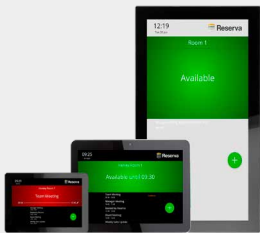

BLACK BOX

Education

On high school or college campuses or in other educational venues, communication is key. Black Box offers digital signage for emergency messaging and information sharing that informs both students and staff of upcoming events, schedule changes, and other relevant digital content. We also offer video distribution products to route content to screens and infrastructure products that keep IT systems running efficiently and effectively.

Solutions

Room Scheduling

Emergency Messaging and Information Sharing

Video Switching and Distribution

Infrastructure

Customer Use Case: La Roche College

La Roche College wanted a digital signage system that could display news, events, emergency notifications, Twitter feeds, and other social media sites to engage students and staff. Their challenge was finding an intricate networked digital signage system that could display live student and user-generated content in real time. They decided on a world-class digital signage system based on the iCompel® platform from Black Box.

The system met all their requirements while keeping them on budget and providing enhanced communications for students, faculty, and other staff.

Featured Products

iCompel® Digital Signage Player

Maximize student, staff, and faculty participation with this easy-to-use digital signage solution that supports every type of content. Integrate it with your emergency system to enhance school safety.

Quad Multiviewer

Control four video sources from one keyboard and mouse. Combine video from those four systems and display contents in any layout on one big monitor. Compare, Collaborate, Educate.

Reserva Room Booking System