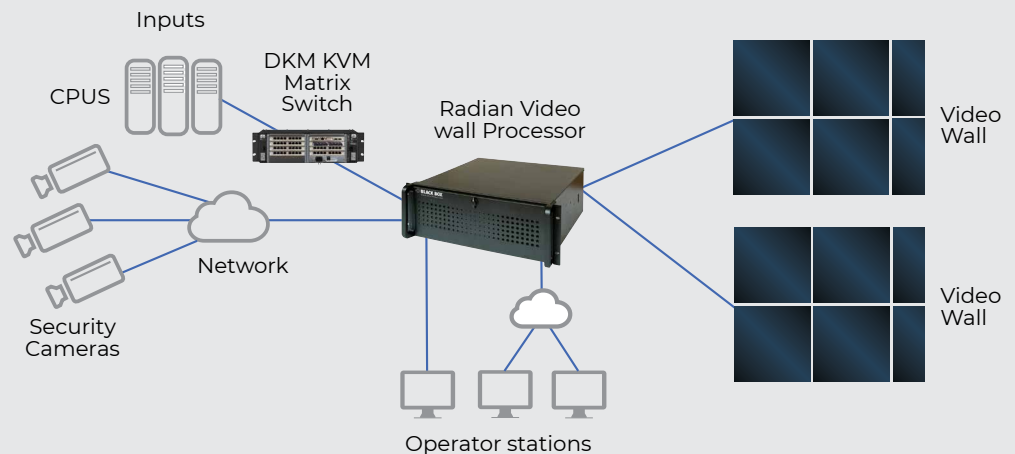

Visualize Mission-Critical Information with Radian

Radian Video Wall Processor

Create massive video walls to improve situational awareness and operator response time in command centers, control rooms, and mission-critical operations centers with the Radian Video Wall Processor. It's designed for fast switching and 24/7 operations. You'll be able to display uncompressed video with almost no latency. Use this chassis-based system to compose walls with 64 screens of any size that you can drag and drop anywhere.

Any Video, Anywhere

Freely position content from any source, anywhere on the video wall. Easily drag, drop, resize, and scale content on the displays in real time.

Scalable

Multiple chassis configurations enable you to create combinations of up to 64 video outputs and 100s of video inputs. Scale up by adding cards, not PCs.

Any Video Format

The system supports a wide range of input cards: DisplayPort, DVI, HDMI, IP, SDI, VGA, H.264, and more.

4K UHD Support

Radian supports 4K and is compatible with ultra high definition displays.

Integrated Solution

Radian is the perfect hybrid of hardware and software. It's part of a complete solution that includes products, application engineering, and 24/7 support.

Video Wall Configuration

Available Radian Part Numbers