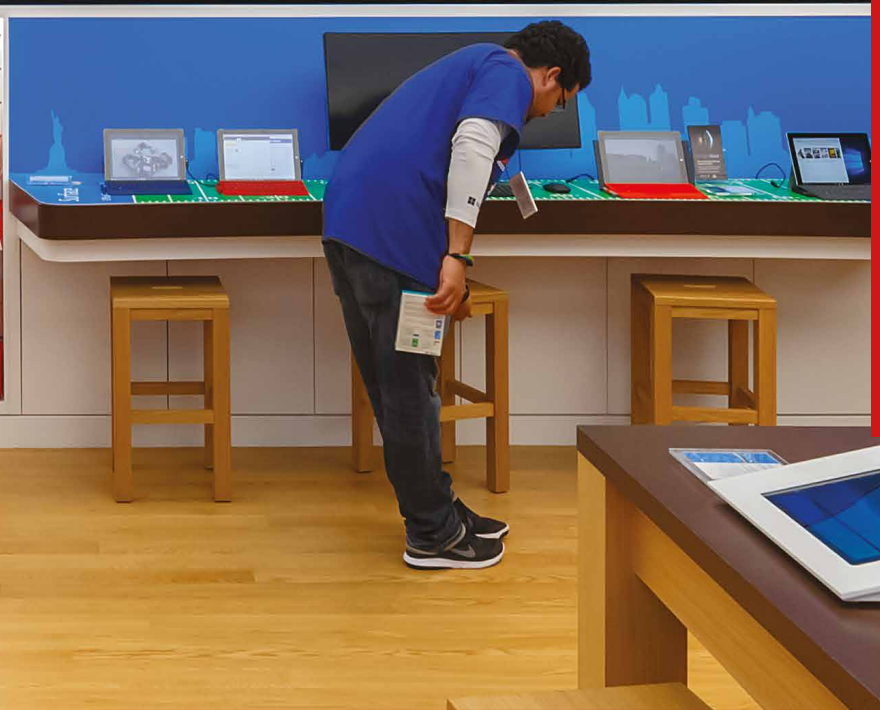

# il

Nowhere more than in retail environments is the potential to drive revenue by serving dynamic, hyper-targeted digital signage content quite so strong. Black Box offers digital signage and video wall solutions that give you the power to display the content you want where you want in real time to improve sales and awareness. Even better, our signage solutions boast picture-perfect quality that's certain to capture any potential customer's attention.

## Application Scenario: Retail

Digital signage technology allows you to add creative elements to your in-store experience, keeping your brand fresh and generating excitement for customers. In one such application for a Las Vegas event center, the technology solution displays content over box office windows, on kiosks, in the retail space, and over the entrance to a theater.