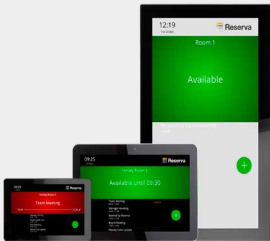

BLACK BOX[®]

Education

On high school or college campuses or in other educational venues, communication is key. Black Box offers digital signage for emergency messaging and information sharing that informs both students and staff of upcoming events, schedule changes, and other relevant digital content. We also offer video distribution products to route content to screens and infrastructure products that keep IT systems running efficiently and effectively.

Solutions

Room Scheduling

Emergency Messaging and Information Sharing

Video Switching and Distribution

IT Infrastructure

Case Study: La Roche College

La Roche College wanted a digital signage system that could display news, events, emergency notifications, Twitter feeds, and other social media sites to engage students and staff. Their challenge was finding an intricate networked digital signage system that could display live student and user-generated content in real time. They decided on a world-class digital signage system based on the iCompel® platform from Black Box. The system met all their requirements while keeping them on budget and providing enhanced communications for students, faculty, and other staff.

Featured Products

iCompel® Digital Signage Player

Maximize student, staff, and faculty participation with this easy-to-use digital signage solution that supports every type of content. Integrate it with your emergency system to enhance school safety.

Quad Multiviewer

Control four video sources from one keyboard and mouse. Combine video from those four systems and display contents in any layout on one big monitor. Compare, Collaborate, Educate.

Reserva Room Booking System