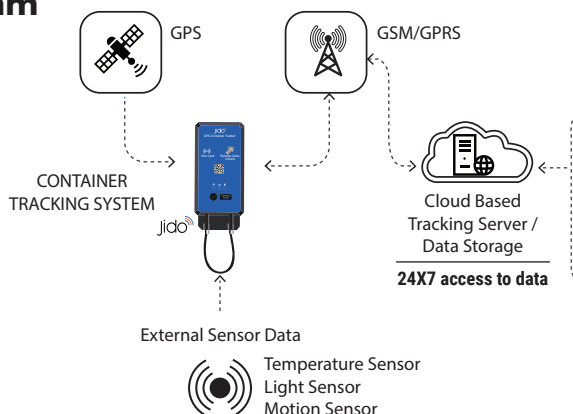

JIDO GPS Freight Tracking Devices

Get Complete Control of Your Logistics

JIDO is a flexible GPS tracking and security solution for the transportation and logistics industry. With JIDO, you gain 24/7 access and control over the status of your containers, trailers, freight wagons, or other shipments in transit and storage.

Real-time, event-based alerts enable rapid response to system failures, unauthorized use, and other critical issues that can jeopardise valuable assets. In addition, JIDO can obtain sensor-based cargo information, including temperature, humidity, door lock status, and other useful telematics data.

Built on MIL standards to operate in the most rugged and demanding environmental conditions, JIDO comes in tamperproof IP67-rated housing. Unlike other asset tracking devices, JIDO offers 4G dual SIM support that ensures permanent connectivity - anytime, anywhere - using multiple network providers. Even better, installation is easy and takes less than 10 minutes. Simply attach JIDO with the lock and fix it to the supplied magnetic holder.

Through all of this advanced functionality, JIDO provides full protection of valuable in-storage assets in terminals and real-time, end-to-end visualization of moving containers on vessels, long-haul trucks, freight trains, and commercial transport.

Architecture Diagram