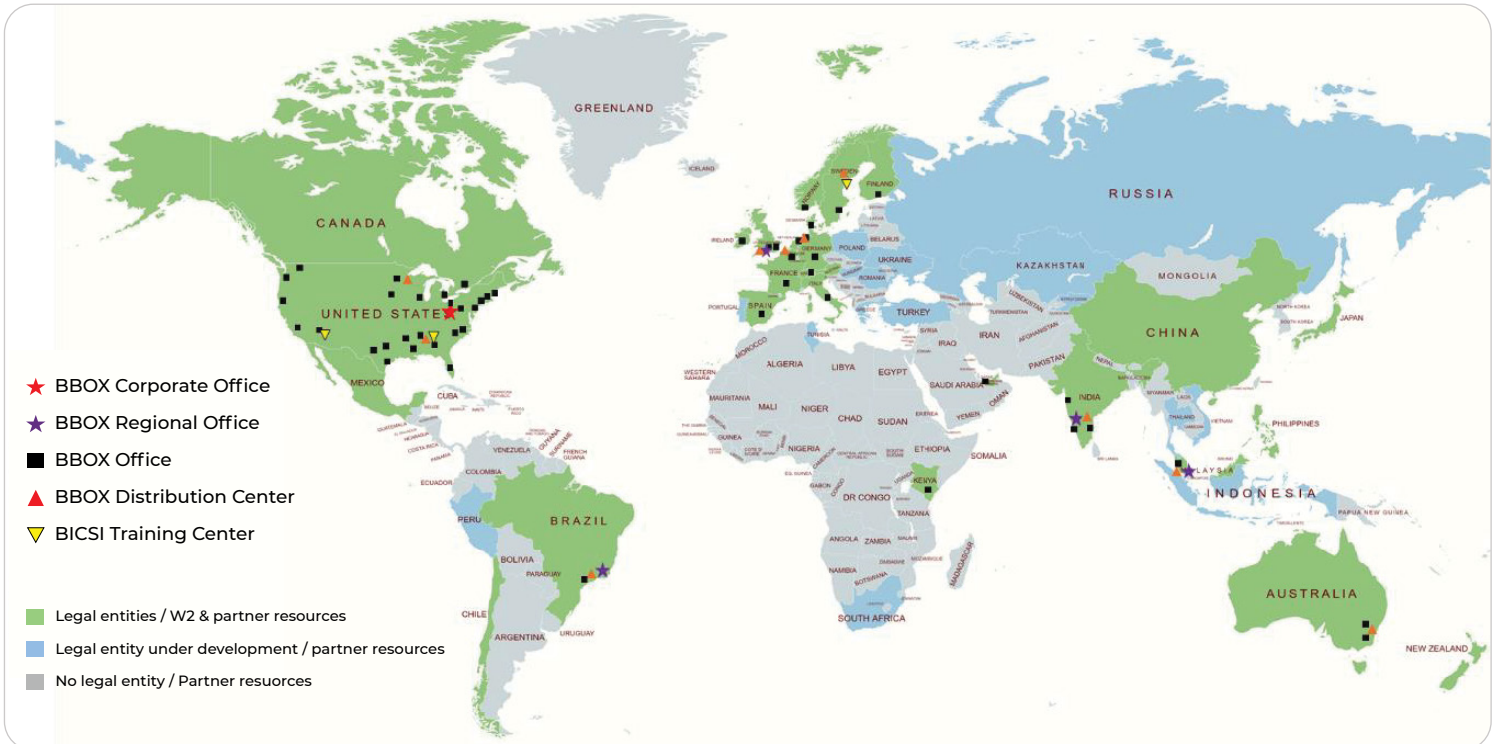

Black Box Global Presence