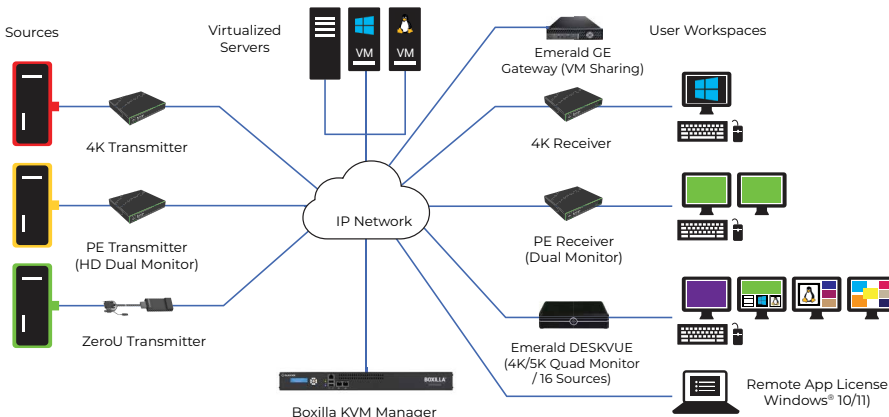

Emerald® is an award-winning high-performance KVM over IP extension and matrix switching platform with low bandwidth usage and latency, outstanding flexibility, and network security. It supports point-to-point KVM extension and managed matrix switching for an unlimited number of users, computers, and virtual machines.

Extend and switch pixel-perfect HD (DVI) or 4K/ UHD (DisplayPort) video, USB 1.1/2.0, and audio over an IP network. Emerald provides multiple users with simultaneous remote access to physical computers and virtual machines. Use Emerald with managed IP switches to connect all endpoints at any location in a KVM matrix switching setup and manage the whole Emerald network with the award-winning Boxilla® KVM Manager. Add Emerald GE leveraging PCoIP (Ultra) technology for VM sharing.

Connect users and systems through Emerald transmitters and receivers. Emerald SE offers visually lossless HD video same as the ZeroU Transmitters designed for dense rack installations. Emerald PE PoE or Emerald 4K provides pixel-perfect video and redundant network ports. The Emerald Remote App is a KVM software application for any Windows 10 device that acts like a receiver. The DESKVUE receiver allows users to create a personalized workspace in which they can simultaneously monitor and interact with up to 16 systems — physical, virtual, and cloud-based.

Connection Diagram

Benefits and Features

Future-Proof and Scalable System Design

Zero-client-based KVM extension and switching over standard IP network infrastructure provides unlimited system scalability.

Up to UHD 4K Video

Supports lossless compressed, pixel-perfect video up to 3840 x 2160 at 60 Hz UHD (10-bit color ready). Dual-head models are available (SE and PE).

Virtual Machine Support

Simplified and fast access to both physical and virtual servers from a single system. Supports VMware® and Microsoft® VMs using RDP/RemoteFX and PCoIP.

Reliable 24/7 Operation

Designed for critical 24/7/365 applications with redundant network ports (PE and 4K), Boxilla® central KVM manager, central power hub, and more.

Extensive Connectivity Options

Extenders and IP-Switches support a large variety of Black Box and third-party SFP(+) modules as well as Active Optical Cables (AOCs) and Direct Attach Cables (DACs).

Part Numbers

EMD4000T/R	Emerald 4K Transmitter/Receiver
EMD2000PE-T/R	Emerald PE Transmitter/Receiver
EMD2002PE-T/R	Emerald PE Transmitter/Receiver - Dual-Head
EMD2000SE-T/R	Emerald SE Transmitter/Receiver
EMD2002SE-T/R	Emerald SE Transmitter/Receiver - Dual-Head
EMD200DV/DP-T	Emerald ZeroU Transmitter DisplayPort or DVI
EMD5004-R	Emerald DESKVUE Receiver 4K/Quad Monitor
EMDRMx-LIC	Emerald Remote App Licenses
BXAMGR	Boxilla KVM Manager