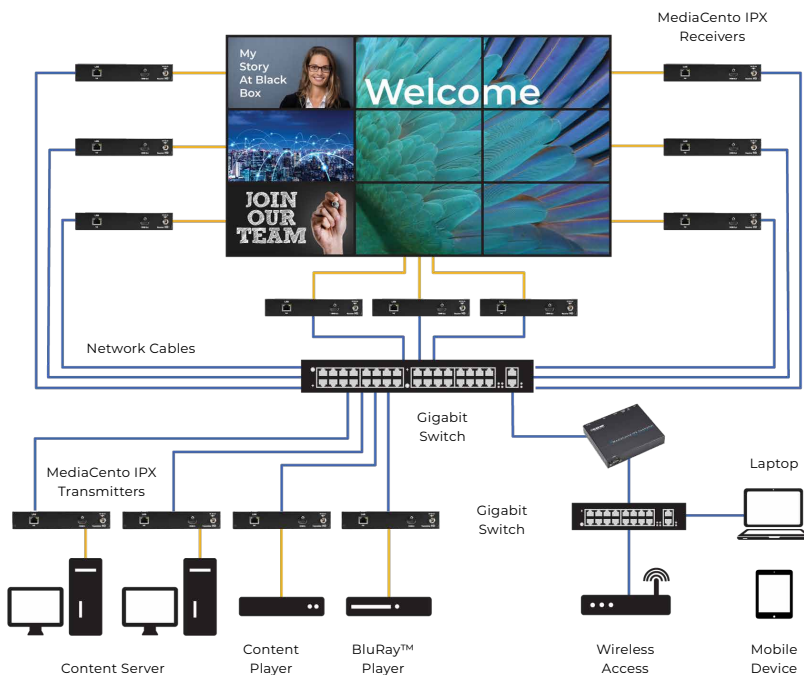

Use the standalone MediaCentro IPX Controller with any network switch for full flexibility including dual network, matrix switching and video wall support, up to 8 x 8 (64 screens).

AV-over-IP Distribution

Plug-and Play Setup

Just connect a source, display(s), and network switch, and you're ready to go.

IGMP-Support

The extender transmits video up to 100 m per link, but goes even longer when additional network switches are added to the mix. Use fiber with media converters to go several kilometers, if needed.

Scalable

Add transmitters and receivers as you add sources and displays.

Built-in Video Wall Support

Create video walls up to 8 x 8 (64 displays) with the MediaCentro IPX Controller added to the system. No video wall processor is required.

Video Wall Application

Part Numbers

VX-HDMI-4KIP-RX/TX	MediaCentro IPX 4K - Receiver/ Transmitter
VX-HDMI-HDIP-RX/TX	MediaCentro IPX HD - Receiver/ Transmitter
VSW-MC-CTRL	MediaCentro IPX Controller