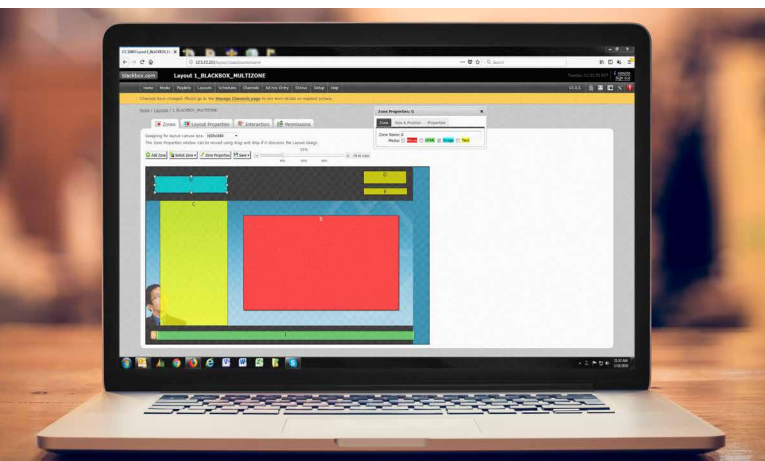

Enterprise scalability and management

- Available as a physical or virtual appliance
- Single or multitier architecture for 5000+ endpoints
- Support for a wide range of player platforms
- Centralized mechanism for network-wide software updates
- Player health monitoring, screen snapshot, and issue alarms
- Remote configuration of players from a central location
- Player/screen failover mechanism
- Screen on/off scheduling
- Automated backups
- Bandwidth management

iCompel Content Commander

Content Management Server - Physical Appliance

25 Player	ICC-AP-25
50 Player	ICC-AP-50
100 Player	ICC-AP-100
250 Player	ICC-AP-250
500 Player	ICC-AP-500

Content Management Server - Virtual Appliance

25 Player	ICC-VM-25
50 Player	ICC-VM-50
100 Player	ICC-VM-100

iCompel Digital Signage Players

Digital Signage Full HD Single-Zone Media Player

128 GB, Wired or Wi-Fi Enabled Option	ICRP-HD-QR-N-R3

Digital Signage Full HD 4-Zone Media Player

128 GB, Wired or Wi-Fi Enabled Option	ICVS-VL-SU-N-R3

Digital Signage Full HD 15-Zone Media Player

128 GB, Wired or Wi-Fi Enabled Option	ICVS-VE-SU-N-R3

Digital Signage 4K 15-Zone Media Player

128 GB	ICPS-VE-SU-N

SCREENSHOT: ICOMPEL MULTIPLATFORM ENTERPRISE CONTENT MANAGEMENT SYSTEM SOFTWARE